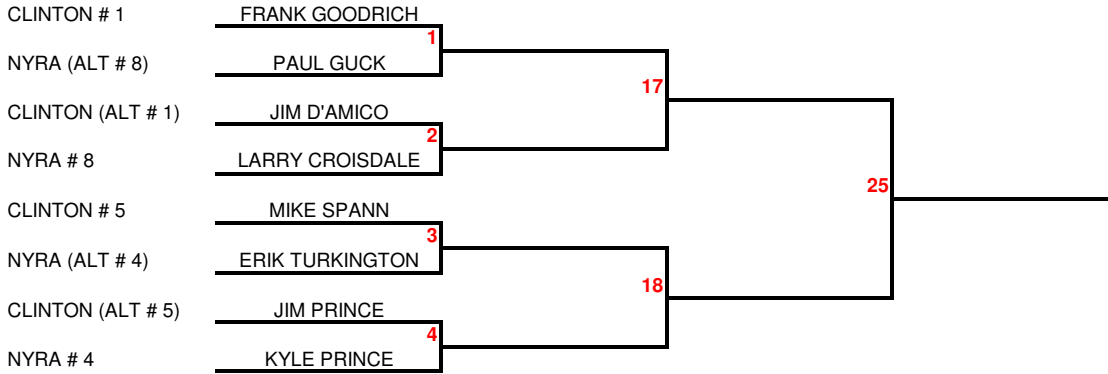

PLAYED AT CLASSIC WEST - APRIL 18 - START TIME 1:00 PM

SEMI'S

PLAYED AT CLASSIC WEST - APRIL 18 - START TIME 1:00 PM

29

PLAYED AT CLASSIC WEST - APRIL 18 - START TIME 1:00 PM

31

CHAMPION

PLAYED AT CLASSIC WEST - APRIL 18 - START TIME 1:00 PM