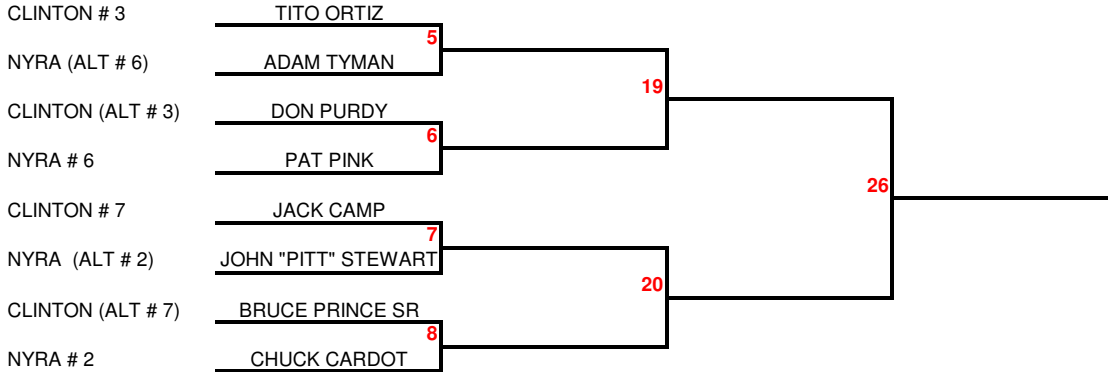

PLAYED AT CLASSIC WEST - APRIL 18 - START TIME 1:00 PM

SEMI'S

PLAYED AT CLASSIC WEST - APRIL 18 - START TIME 1:00 PM

29

PLAYED AT CLASSIC WEST - APRIL 18 - START TIME 1:00 PM

31

CHAMPION

PLAYED AT CLASSIC WEST - APRIL 18 - START TIME 1:00 PM