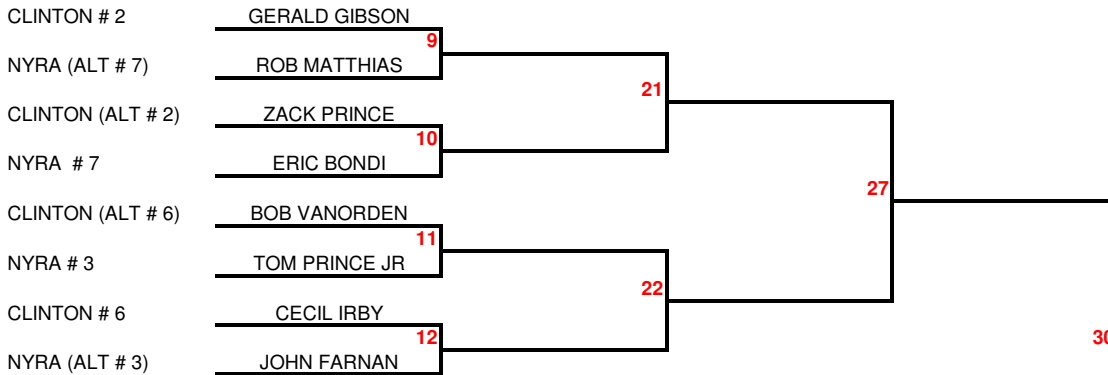

PLAYED AT CLASSIC WEST - APRIL 18 - START TIME 1:00 PM

SEMI'S

PLAYED AT CLASSIC WEST - APRIL 18 - START TIME 1:00 PM

29

PLAYED AT CLASSIC WEST - APRIL 18 - START TIME 1:00 PM

31

CHAMPION

PLAYED AT CLASSIC WEST - APRIL 18 - START TIME 1:00 PM